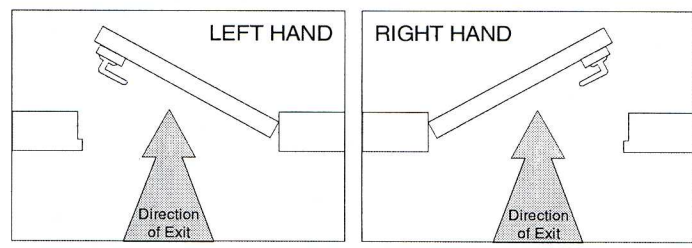

# FITTING INSTRUCTIONS

## 942-3L (777) 3-point Locking with Lever Handles Manual Deadlocking

FIT942-3L777 : 9/4/02

These units are HANDED  
Handing must be specified when ordering.

### Component List

- 1 no Top Catch Bracket Assembly
- 1 no Surface-Mtd Mechanism Housing Assembly
- 1 no 942-3L Screw kit
- 1 no Lever Handle
- 1 no 3<sup>rd</sup> Point Shoot Housing Assembly

We advise reading these instructions through to ensure they are fully understood before attempting to fit the Mico Emergency Exit Device.