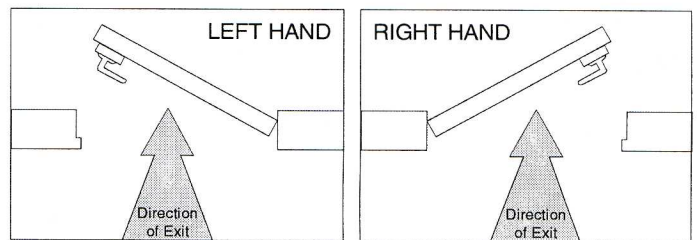

FITTING INSTRUCTIONS

842-3L (776)

3-point Locking with Lever Handles Auto Deadlocking

FIT842-3L776 : 9/4/02

These units are HANDED

Handing must be specified when ordering.

Component List

- 1 no Surface-Mtd Mechanism Housing
- 1 no Screw kit
- 1 no Lever Handle (as per customer specification)
- 1 no 3rd Point Shoot Housing Assembly

We advise reading these instructions through to ensure they are fully understood before attempting to fit the Mico Emergency Exit Device.