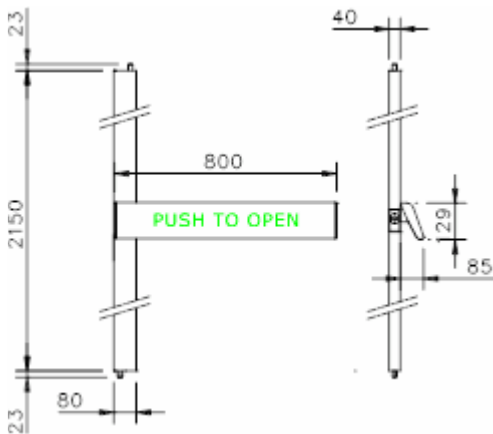

SURFACE MOUNTED PANIC BOLTS FOR DOUBLE DOORS

OPERATION

This emergency panic exit device for double doors allows for fast easy operation to open the doors in the event of a panic emergency. A MICO 942 two-point emergency exit panic bolt is fitted to each door leaf. Pressing the full width push plate, which has the instruction PUSH TO OPEN on the point of use, immediately retracts the locking shoots at the top and bottom on the leading edge of the door. This emergency panic exit device allows for fast, single action operation to open the door. The unique light action automatic bolting upon door closure is fitted as standard. The independently sprung bolts are steel, non-tapered with a 23mm throw, offering a high level of safety without compromising on security.

For use on double doors with plain meeting stiles.

Conforms to all the requirements of BS EN 1125 Certified to CE No. 37601321A

DIMENSIONS

Standard height of 2150mm (can be reduced on site to suit)
 Extension kits also available, increasing the height to 3000mm
 Push plate width = 800mm (suitable for door widths 925mm - 1300mm)
 Other widths readily available to order (push plate can be cut to size on site or in a workshop)
 Mechanism zinc plated steel. External housings are aluminium.