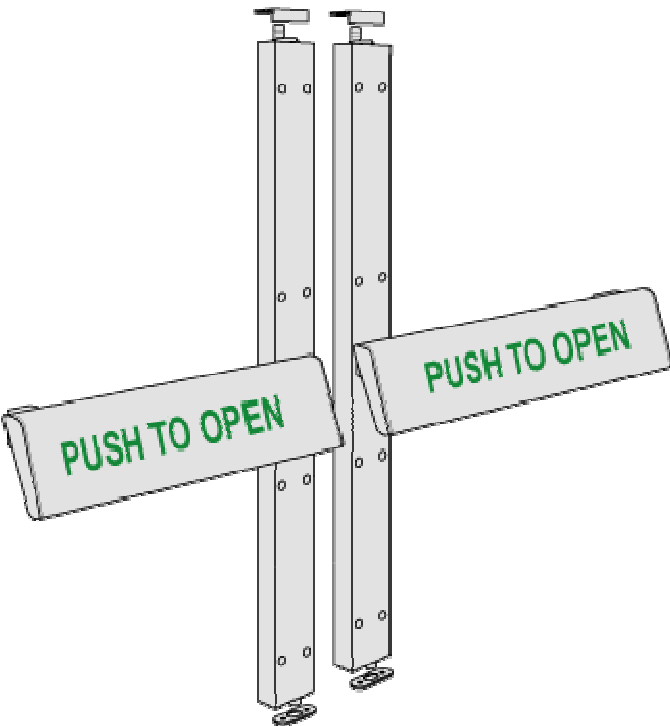

SURFACE MOUNTED PANIC BOLTS FOR DOUBLE DOORS

OPERATION

This emergency panic exit device for double doors allows for fast easy operation to open the doors in the event of a panic emergency. A MICO 942 two-point emergency exit panic bolt is fitted to each door leaf. Pressing the full width push plate, which has the instruction PUSH TO OPEN on the point of use, immediately retracts the locking shoots at the top and bottom on the leading edge of the door. This emergency panic exit device allows for fast, single action operation to open the door. The unique light action automatic bolting upon door closure is fitted as standard. The independently sprung bolts are steel, non-tapered with a 23mm throw, offering a high level of safety without compromising on security.

APPLICATIONS

Suitable for use in areas where members of the public, in the event of a panic situation may not be familiar with the operation of the emergency panic exit device. The light action for ease of escape makes the MICO four point locking ideal for many applications. Examples include local authorities, use by the elderly and disabled, retail stores, store rooms, plant rooms, sports halls and function rooms.

For use on double doors with plain meeting stiles.

Conforms to all the requirements of BS EN 1125 Certified to CE No. 37601321A

DIMENSIONS

Standard height of 2150mm (can be reduced on site to suit)
 Extension kits also available, increasing the height to 3000mm
 Push plate width = 800mm (suitable for door widths 925mm - 1300mm)
 Other widths readily available to order (push plate can be cut to size on site or in a workshop)
 Mechanism zinc plated steel. External housings are aluminium.