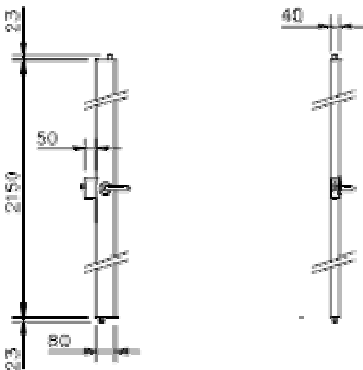

SAFETY AND SECURITY WITH STYLE

MICO 942-3 BDO

SURFACE MOUNTED 3 POINT LOCKING WITH BREAK DOME LEVER HANDLE

OPERATION

Operating the lever handle immediately retracts the locking shoots at the top, bottom and on the leading edge of the door. The lever is fitted with a green plastic dome which is broken off when the handle is operated, deterring casual use and providing a clear visual indication that the door has been opened. This multi-point exit device allows for fast, single action operation to open the door. The unique light action automatic bolting upon door closure is fitted as standard. The independently sprung bolts are steel, non-tapered with a 23mm throw. The dome is fitted using replaceable plastic breakpins. This provides a high level of security without compromising on safety.

Suitable for inward or outward opening doors

Drawing Not to Scale.

DIMENSIONS

Standard height of 2150mm (can be reduced on site to suit)
 Extension kits also available, increasing the height to 3000mm
 Non standard height single piece units readily available to separate instructions.
 Mechanism zinc plated steel. External housings are aluminium.