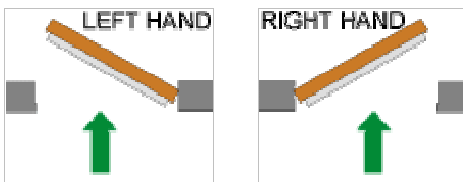

OPTIONS

Microswitching	To order specify: 942-3 BDO MS (self handing)
Key Dogging	To order specify: 942-3 BDO DC
External Access Fixings	Not available
Receivers	High security dowel fixings available. To order specify: 94210-3 BDO Dust proof and rim fixed receivers readily available. See optional alternatives.
Finishes	SAA finish supplied as standard. Wide range of other metallic and coloured (RAL) finishes available. Please ask for details.

HIGH SECURITY MULTI POINT LOCKING SYSTEMS