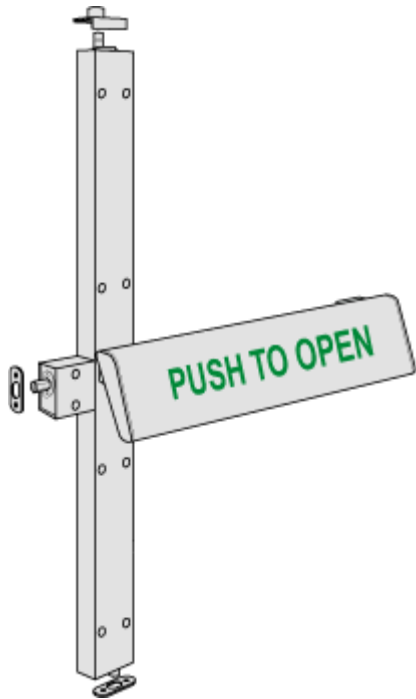

**SURFACE MOUNTED PANIC BOLT WITH FULL WIDTH PUSH PLATE**

Drawing Not to Scale. Drawing shows outward opening unit.

**OPERATION**

Pressing the full width push plate, which has the instruction PUSH TO OPEN on the point of use, immediately retracts the locking shoots at the top, bottom and on the leading edge of the door. This emergency panic exit device allows for fast, single action operation to open the door. The unique light action automatic bolting upon door closure is fitted as standard. The independently sprung bolts are steel, non-tapered with a 23mm throw, offering a high level of security without compromising on safety.

**APPLICATIONS**

Suitable for use in areas where members of the public, in the event of a panic situation may not be familiar with the operation of the emergency panic exit device. The light single action ease of operation makes the MICO three point ideal for escape doors requiring a higher level of security. Examples include local authorities, retail stores, retail parks, computer rooms, factories and schools. Conforms to all the requirements of BS EN 1125 Certified to CE No. 37601321A

**DIMENSIONS**

Standard height of 2150mm (can be reduced on site to suit)  
Extension kits also available, increasing the height to 3000mm

Non-standard height single piece units readily available to separate instructions.

Push plate width = 800mm (suitable for door widths 925mm - 1300mm)

Other widths readily available to order (push plate can be cut to size on site or in a workshop)

Mechanism zinc plated steel. External housings are aluminium.