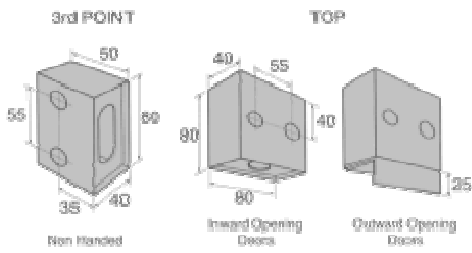

RECEIVERS

**STANDARD RECEIVERS**

All Mico multi-point locks are supplied with receivers for the top, bottom and third point locking bolts which are fitted to the doorframe. The top receiver engages with the Mico unit and as the door closes the locking bolts are simultaneously released into their respective receivers. These receivers are self handing.

Mico single point push pads and latches are supplied with a self handing three sided strike to accept the modular bevel latch.

**RIM MOUNTED RECEIVERS**

Rim fixed receivers are available for use in situations where the door and frame are flush and do not allow the locking bolts to enter into the doorframe. These receivers are self handing.