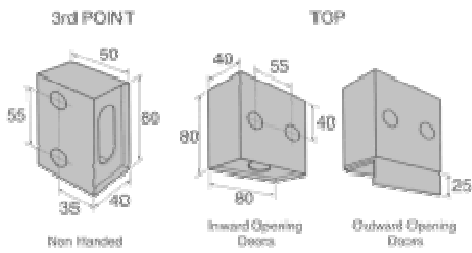

RECEIVERS

**STANDARD RECEIVERS**

All Mico multi-point locks are supplied with receivers for the top, bottom and third point locking bolts which are fitted to the doorframe. The top receiver engages with the Mico unit and as the door closes the locking bolts are simultaneously released into their respective receivers. These receivers are self handing.

Mico single point push pads and latches are supplied with a self handing three sided strike to accept the modular bevel latch.

**RIM MOUNTED RECEIVERS**

Rim fixed receivers are available for use in situations where the door and frame are flush and do not allow the locking bolts to enter into the doorframe. These receivers are self handing.